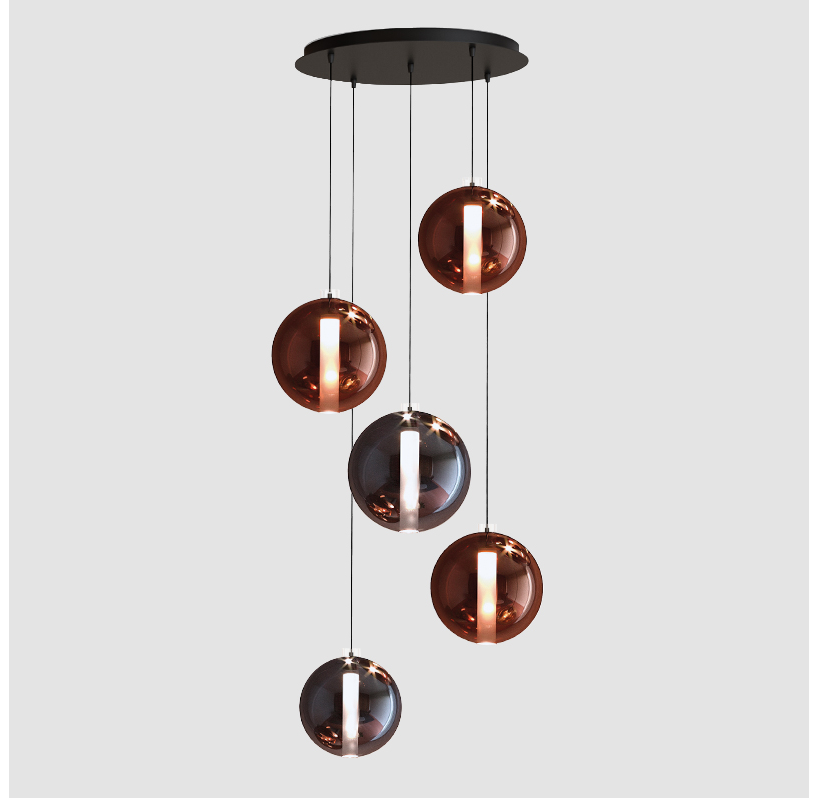

1. To build a product code in our configurator select the specify button on the base model # product page
2. To build a manual product code on this datasheet choose from the options listed below in blue font and add the suffix to the base model #

GENERAL

Series: Oscura Max
Subseries: Oscura Max - 5 Light Cluster
Brand: Cangini & Tucci
Division: Design
Mounting Type: Suspension
Mounting Location: Ceiling
Subcategory: Pendant

PHYSICAL

Shape: Round
Diameter (mm): 560
Diameter (in): 22 1/16
Height (mm): 560
Height (in): 22 1/16
Max. Overall Height (mm): 2560
Max. Overall Height (in): 100 13/16
Light Distribution: Omnidirectional
Weight (kg): 8.555
Weight (lbs): 18.86
Fixture Finish: AMB / BLK / BRZ / GLD / GRN / PNK / RGD / RUB / SKB / SMK / STE / TOB / TRA
Holder Finish: CHR / WHI / BLK / BCR
Accent Finish: PSS
Fixture Material: Glass / Metal
Cable Details: 2,000mm Transparent cable

ELECTRICAL

Lamp Type: LED (Zhaga Standard)
Input Wattage (W): 39
Total Output Wattage (W): 30
Dimming: Non-Dimmable
Driver Included: Yes
Driver Location: Integrated
Input Voltage (V): 120 - 277
Constant Current (MA): 500mA
Upon Request: Non-Dimming / Phase Dimming (120Vac only) / 0-10V Dimming

LED

Number of LEDs: 5
Color Temperature (°K): 2700 / 3000
Max. Delivered Lumen (lm): 4330
CRI: >90 CRI

OPTICAL

RATINGS AND CERTIFICATIONS

Certified By: Certified for North American Standards
IP rating: IP20