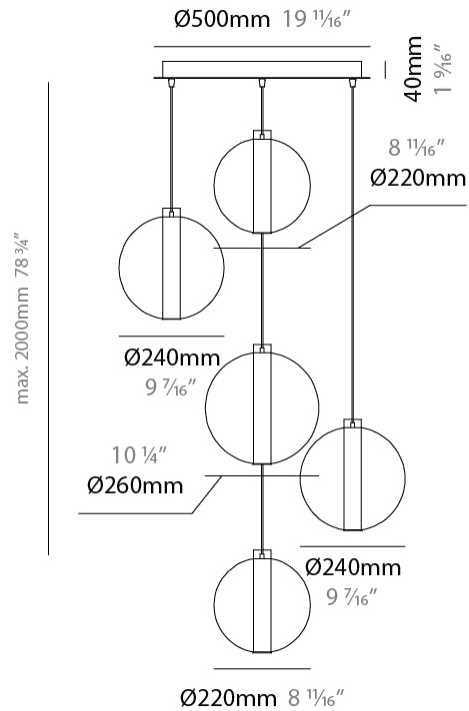

1. To build a product code in our configurator select the specify button on the base model # product page
2. To build a manual product code on this datasheet choose from the options listed below in blue font and add the suffix to the base model #

GENERAL

Series: Oscura Max
Subseries: Oscura Max - 5 Light Cluster
Brand: Cangini & Tucci
Division: Design
Mounting Type: Suspension
Mounting Location: Ceiling
Subcategory: Pendant

PHYSICAL

Shape: Round
Diameter (mm): 560
Diameter (in): 22 1/16
Height (mm): 560
Height (in): 22 1/16
Max. Overall Height (mm): 2560
Max. Overall Height (in): 100 13/16
Light Distribution: Omnidirectional
Weight (kg): 8.555
Weight (lbs): 18.86
Fixture Finish: AMB / BLK / BRZ / GLD / GRN / PNK / RGD / RUB / SKB / SMK / STE / TOB / TRA
Holder Finish: CHR / WHI / BLK / BCR
Accent Finish: PSS
Fixture Material: Glass / Metal
Cable Details: 2,000mm Transparent cable

ELECTRICAL

Lamp Type: LED (Zhaga Standard)
Input Wattage (W): 39
Total Output Wattage (W): 30
Dimming: Non-Dimmable
Driver Included: Yes
Driver Location: Integrated
Input Voltage (V): 120 - 277
Constant Current (MA): 500mA
Upon Request: Non-Dimming / Phase Dimming (120Vac only) / 0-10V Dimming

LED

Number of LEDs: 5
Color Temperature (°K): 2700 / 3000
Max. Delivered Lumen (lm): 4330
CRI: >90 CRI

OPTICAL

RATINGS AND CERTIFICATIONS

Certified By: Certified for North American Standards
IP rating: IP20